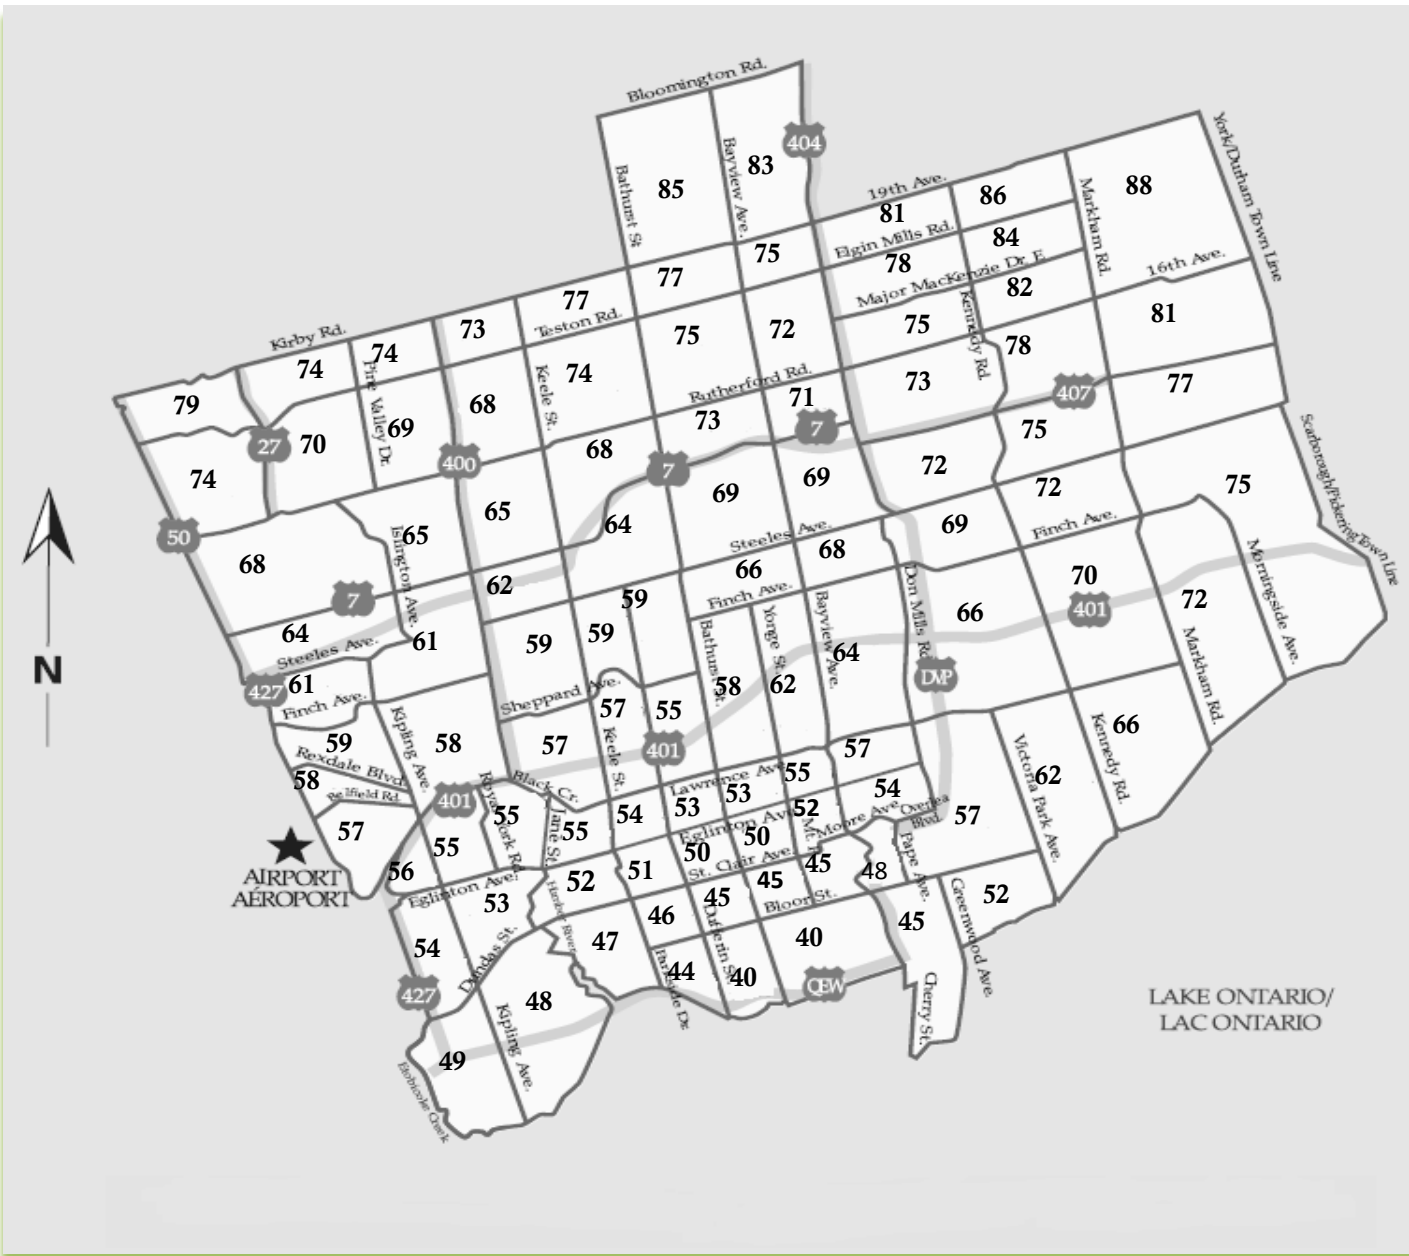

Effective Date: October 15th, 2015

East Side Tariffs

To

Billy Bishop Airprot

OF

**Aerocar Limousine
Services**

Waiting Time \$36/Hr

Stop on the way \$10.00
extra

All Fares are included HST

SUV Request: 25% Extra

407 Toll: Not included in the
fares but will be
charged extra.

Rates Out of zones: \$ 1.65/KM extra

All the major cards will be accepted.

All figures are in Canadian Dollars.

All figures are in Canadian Dollars